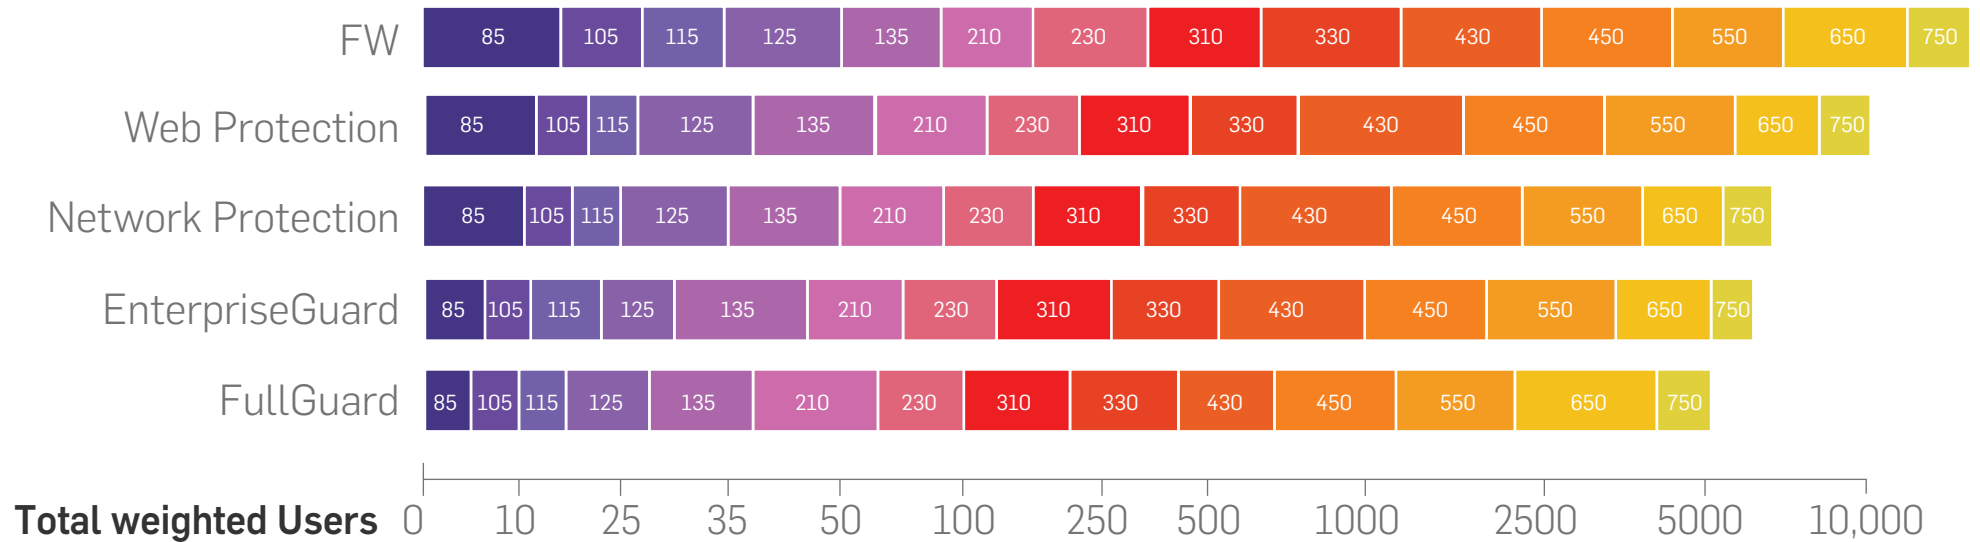

Sophos XG Firewall Sizing Chart

The above chart provides a preliminary guideline to help select the correct XG Series appliance. The complete Sizing Guide for XG Series appliances will be available shortly.